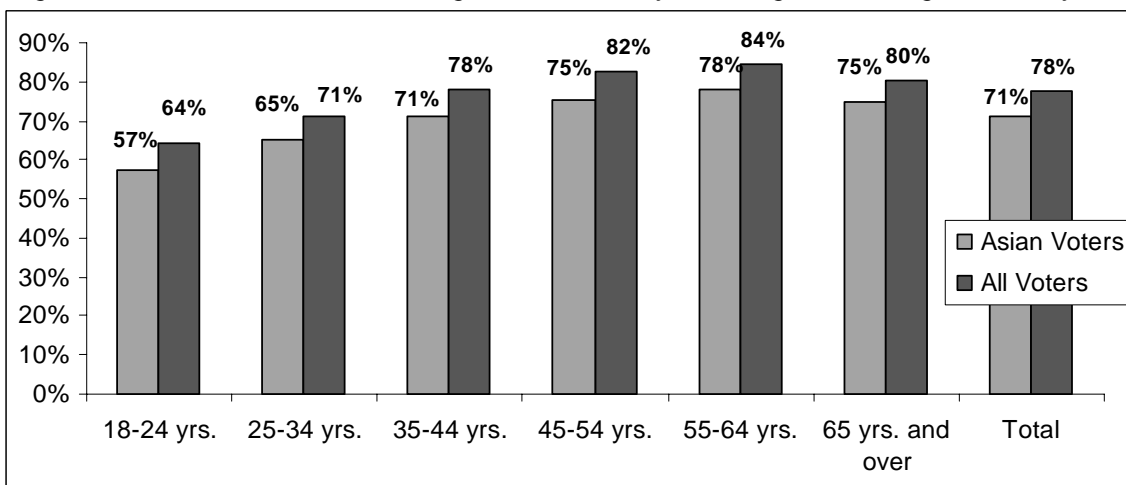

Fact Sheet

Asian American Youth Voters in Los Angeles County

There are over 129,000 Asian Americans 18-24 years old countywide...

Asian American youth make up 10% of the all Asian Americans and 13% of all youth.*

ASIAN AMERICAN YOUTH VOTERS, 2004 GENERAL ELECTION

- Over 23,000 Asian American youth voted.
  Nearly 41,000 Asian American youth were registered to vote.
- Only 57% of Asian American youth registered to vote turned out to vote.
  Compared to 71% of all Asian Americans and 64% of all youth.
- 72% of Asian American youth voters were native-born.
- 57% of Asian American youth voters were women.
  Among registered voters, 62% of Asian American women voted, compared to 56% of Asian American men.
- 28% of Asian American youth voters voted by absentee ballot.
- 61% of Asian American youth voters were voting for the first time
- In the last presidential race, Asian American youth supported John Kerry over George Bush
  66% of Asian American youth voted for Kerry, while 24% voted for Bush.***
- 57% of Asian American youth voters reported no political activity besides voting
  10% participated in a rally or forum, 7% volunteered for a candidate or ballot measure, and 11% reported some other activity besides voting.***

Figure YOUTH1: Turnout Rate of Registered Voters By Race, Age in Los Angeles County

* U.S. Census Bureau (Census 2000).

** Los Angeles County Registrar-Recorder's Office and Asian Pacific American Legal Center (February 2, 2005 Los Angeles County Voter File).

*** Asian Pacific American Legal Center (2004 Southern California Voter Survey).